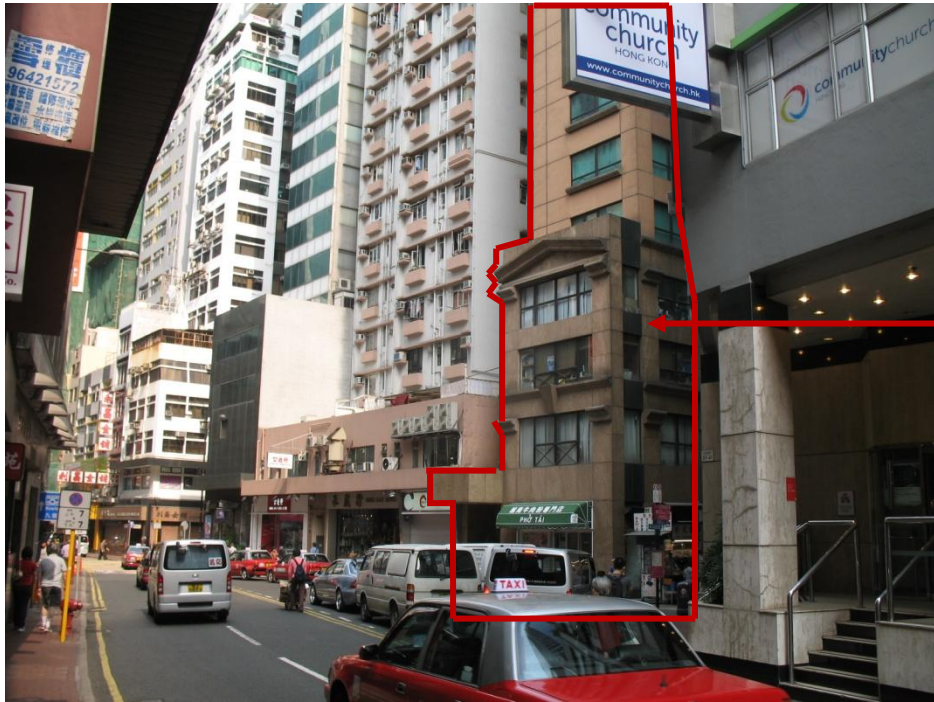

Address: 17/F, 49 The Strand, Bonham Strand East, Sheung Wan, Sheung Wan Exit A2

Location of The Strand Building

Man Wa Lane HERE

Exit A2 HERE

The Strand Building HERE

Entrance HERE

Entrance
HERE

The Entrance of The Strand